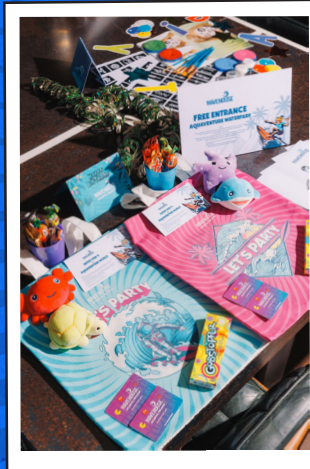

MAKE IT EXTRAORDINARY

AQUAVENTURE PARK TICKET
AED150 PER PERSON

LOST WORLD ENTRANCE TICKET
AED95 PER PERSON

*Only the admission ticket is provided,
we do not organize or run the activity

ADULTS SHARING FOOD PLATTER
AED100 per adult food only
AED120 inclusive of Coffee & tea

WEDNESDAY
CHILDREN'S
PARTY
AT
WAVEHOUSE

KID
BIRTHDAY
PARTY
AT
WAVEHOUSE

WAVEHOUSE
ATLANTIS, THE PALM
f i WAVEHOUSE DUBAI